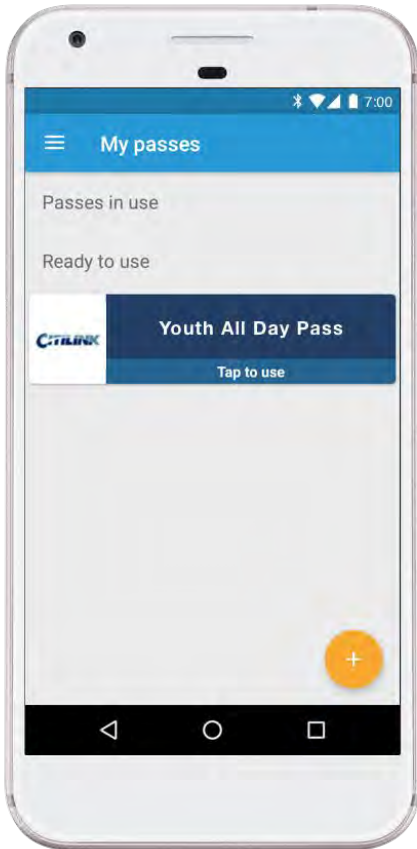

## Press Key 2 on the farebox

**1. AGENCY**

**2. COLOR AND  
WORD**

**3. TIME OF DAY**

### ROTATING TICKET COLORS

ORANGE

YELLOW

GREEN

LIGHT BLUE

BLUE

PURPLE

Expired tickets are visible for 20 minutes and will be clearly marked with expiration time.

**RIDER MUST SHOW TICKET TO BOARD  
(TICKET IS ON OTHER SIDE)**

**Pass Wallet with  
NO active passes**

**Pass Wallet with  
ONE active pass**