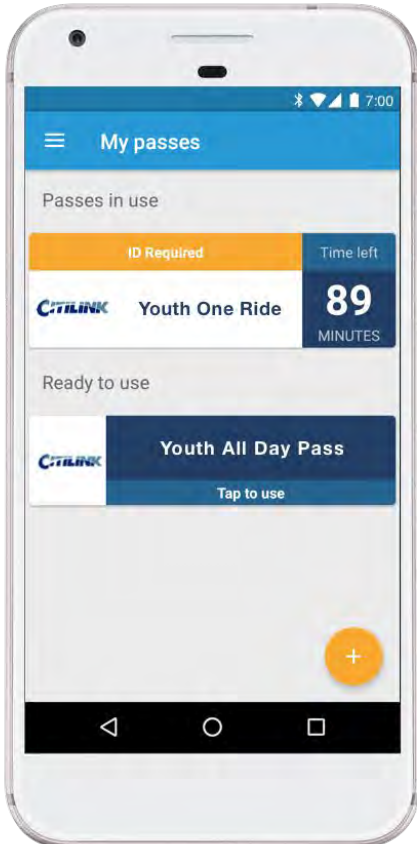

## Press Key 2 on the farebox

**1. AGENCY**

**2. COLOR AND  
WORD**

**3. TIME OF DAY**

### ROTATING TICKET COLORS

ORANGE

YELLOW

GREEN

LIGHT BLUE

BLUE

PURPLE

Expired tickets are visible for 20 minutes and will be clearly marked with expiration time.

**RIDER MUST SHOW TICKET TO BOARD  
(TICKET IS ON OTHER SIDE)**

**Pass Wallet with  
NO active passes**

**Pass Wallet with  
ONE active pass**